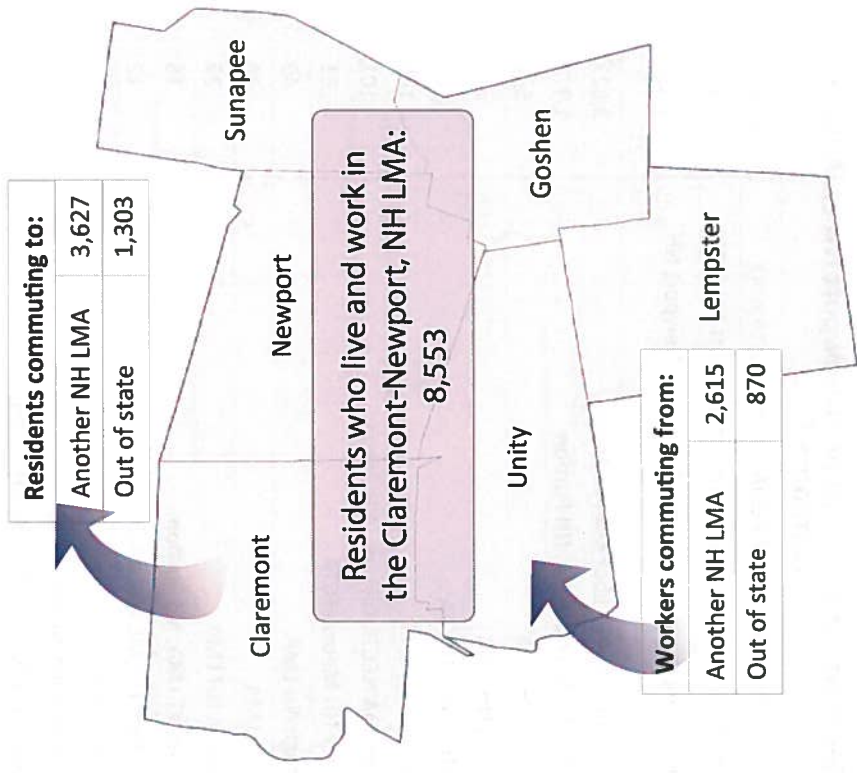

Commuting Patterns of the Claremont - Newport, NH LMA

There were 8,553 residents of the Claremont-Newport NH LMA, age 16 and over, who both live and work within the area.

Where Workers of the Claremont-Newport NH LMA Live

- On average, 12,038 commuters, age 16 and over, travel to work in the Claremont-Newport NH LMA.
- Among those commuting to work in the labor market area, 71.1 percent also live in the area; 21.7 percent live in another New Hampshire LMA; and 7.2 percent live out-of-state.
- Of those coming from elsewhere in New Hampshire, 1,009 live in the Charlestown NH LMA; 722 live in the NH portion of the Lebanon NH-VT MicroNECTA; and 434 live in the New London NH LMA.

Where Residents of the Claremont-Newport NH LMA Live

- On average, 13,483 residents of the Claremont-Newport NH LMA, age 16 and over, travel to work.
- Among the residents of the labor market area who commute to work: 63.4 percent also live in the area; 26.9 percent work in another New Hampshire LMA; and 9.7 percent work out-of-state.
- Of residents commuting outside of the labor market area for work: 1,978 work in the NH portion of the Lebanon NH-VT MicroNECTA; 544 work in the New London NH LMA; and 386 work in the Charlestown NH LMA.